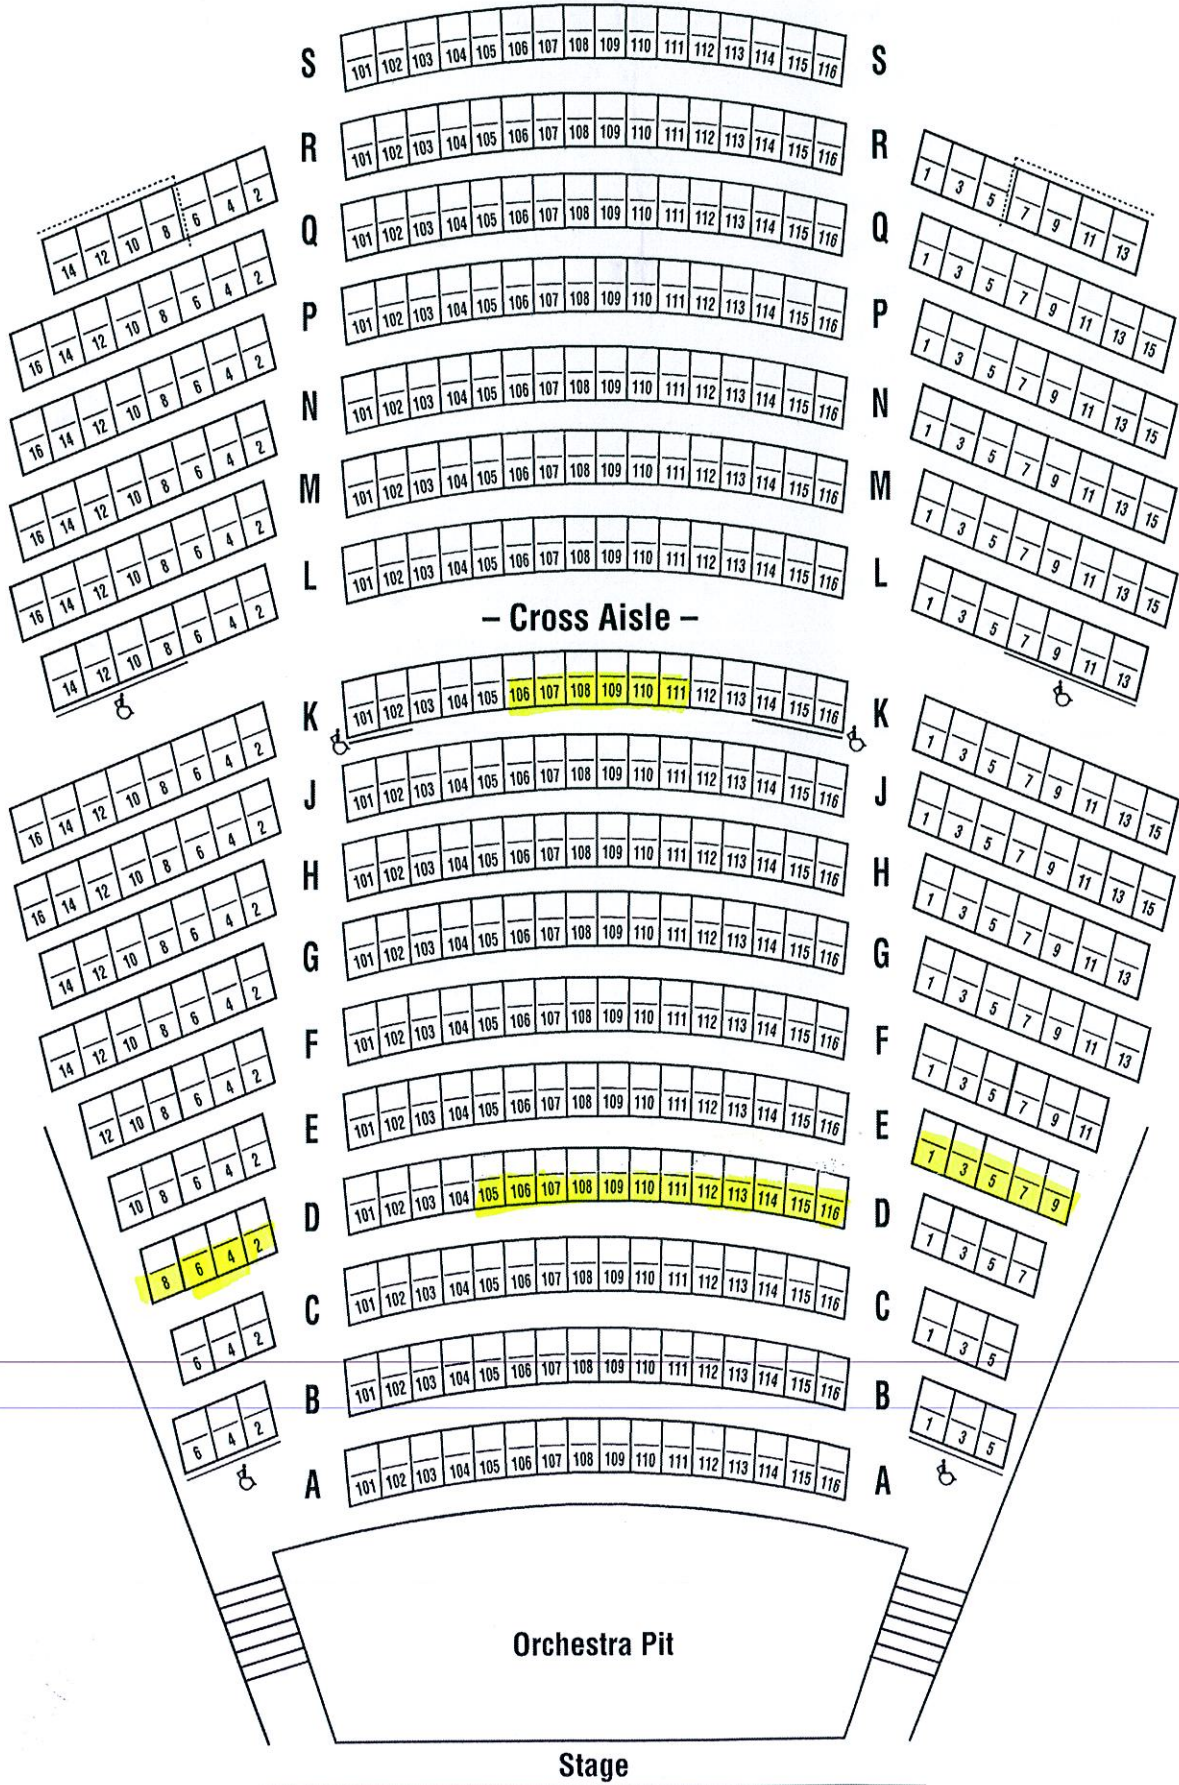

The Carolina Theatre
 Fletcher Hall
 Durham, NC
 - Orchestra -

- Cross Aisle -

Orchestra Pit

Stage

The Carolina Theatre – Fletcher Hall Balcony

Durham, NC

Overhangs 1st
Balcony Row D

Overhangs
Orchestra
Row L