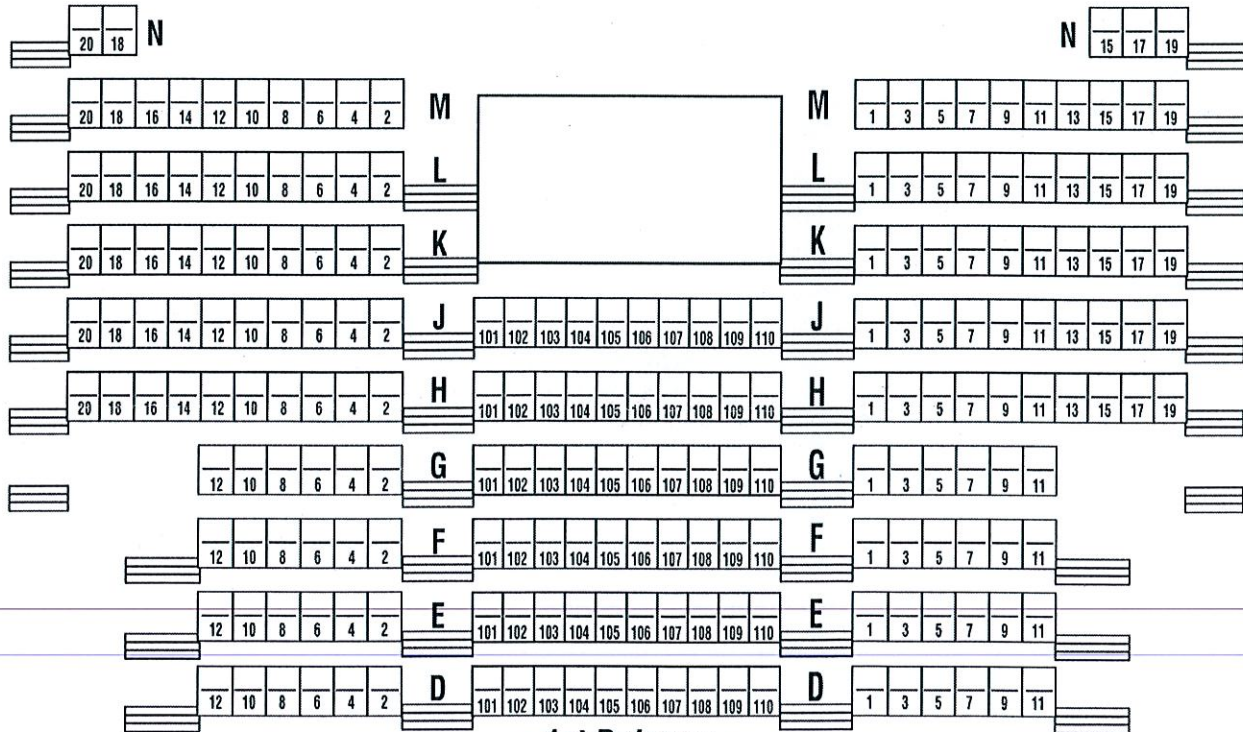

The Carolina Theatre
 Fletcher Hall
 Durham, NC
 - Orchestra -

- Cross Aisle -

Orchestra Pit

Stage

The Carolina Theatre – Fletcher Hall Balcony

Durham, NC

Overhangs 1st
Balcony Row D

Overhangs
Orchestra
Row L