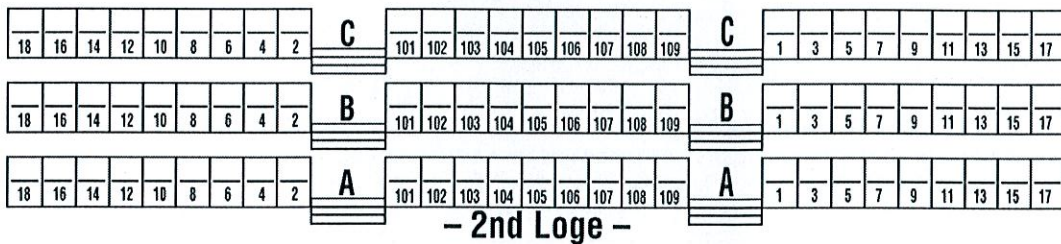

The Carolina Theatre
 Fletcher Hall
 Durham, NC
 - Orchestra -

- Cross Aisle -

Orchestra Pit

Stage

The Carolina Theatre – Fletcher Hall Balcony

Durham, NC

Overhangs 1st
Balcony Row D

Overhangs
Orchestra
Row L