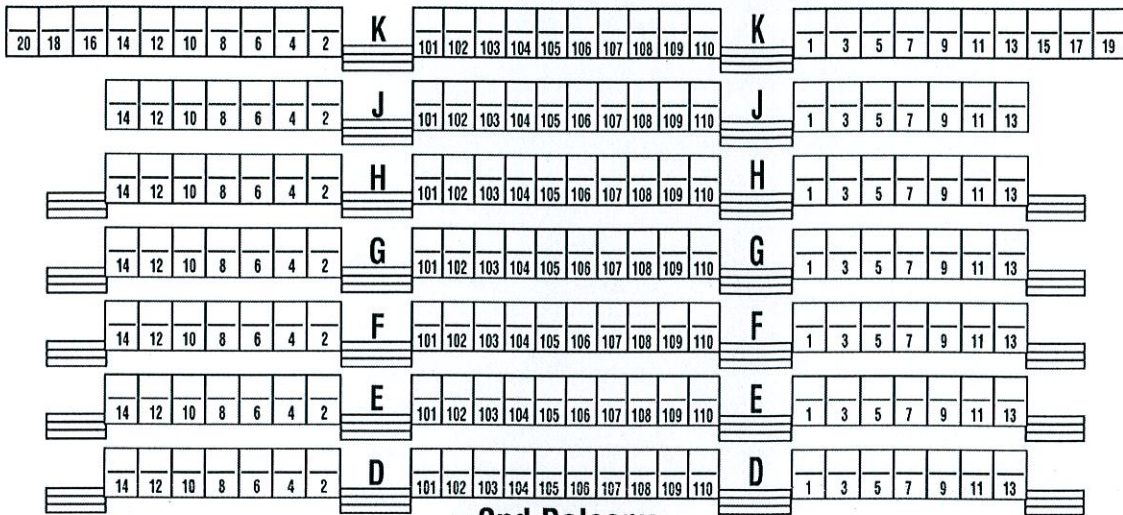

The Carolina Theatre
 Fletcher Hall
 Durham, NC
 - Orchestra -

- Cross Aisle -

Orchestra Pit

Stage

The Carolina Theatre – Fletcher Hall Balcony

Durham, NC

Overhangs 1st
Balcony Row D

Overhangs
Orchestra
Row L