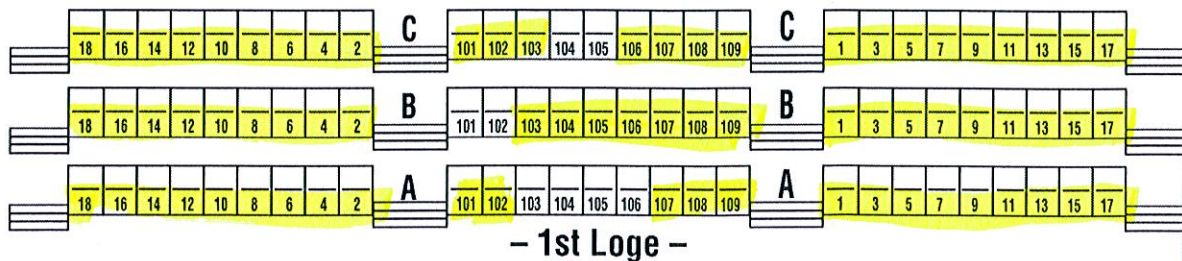

The Carolina Theatre
 Fletcher Hall
 Durham, NC
 - Orchestra -

- Cross Aisle -

Orchestra Pit

Stage

The Carolina Theatre – Fletcher Hall Balcony

Durham, NC

Overhangs 1st
Balcony Row D

Overhangs
Orchestra
Row L